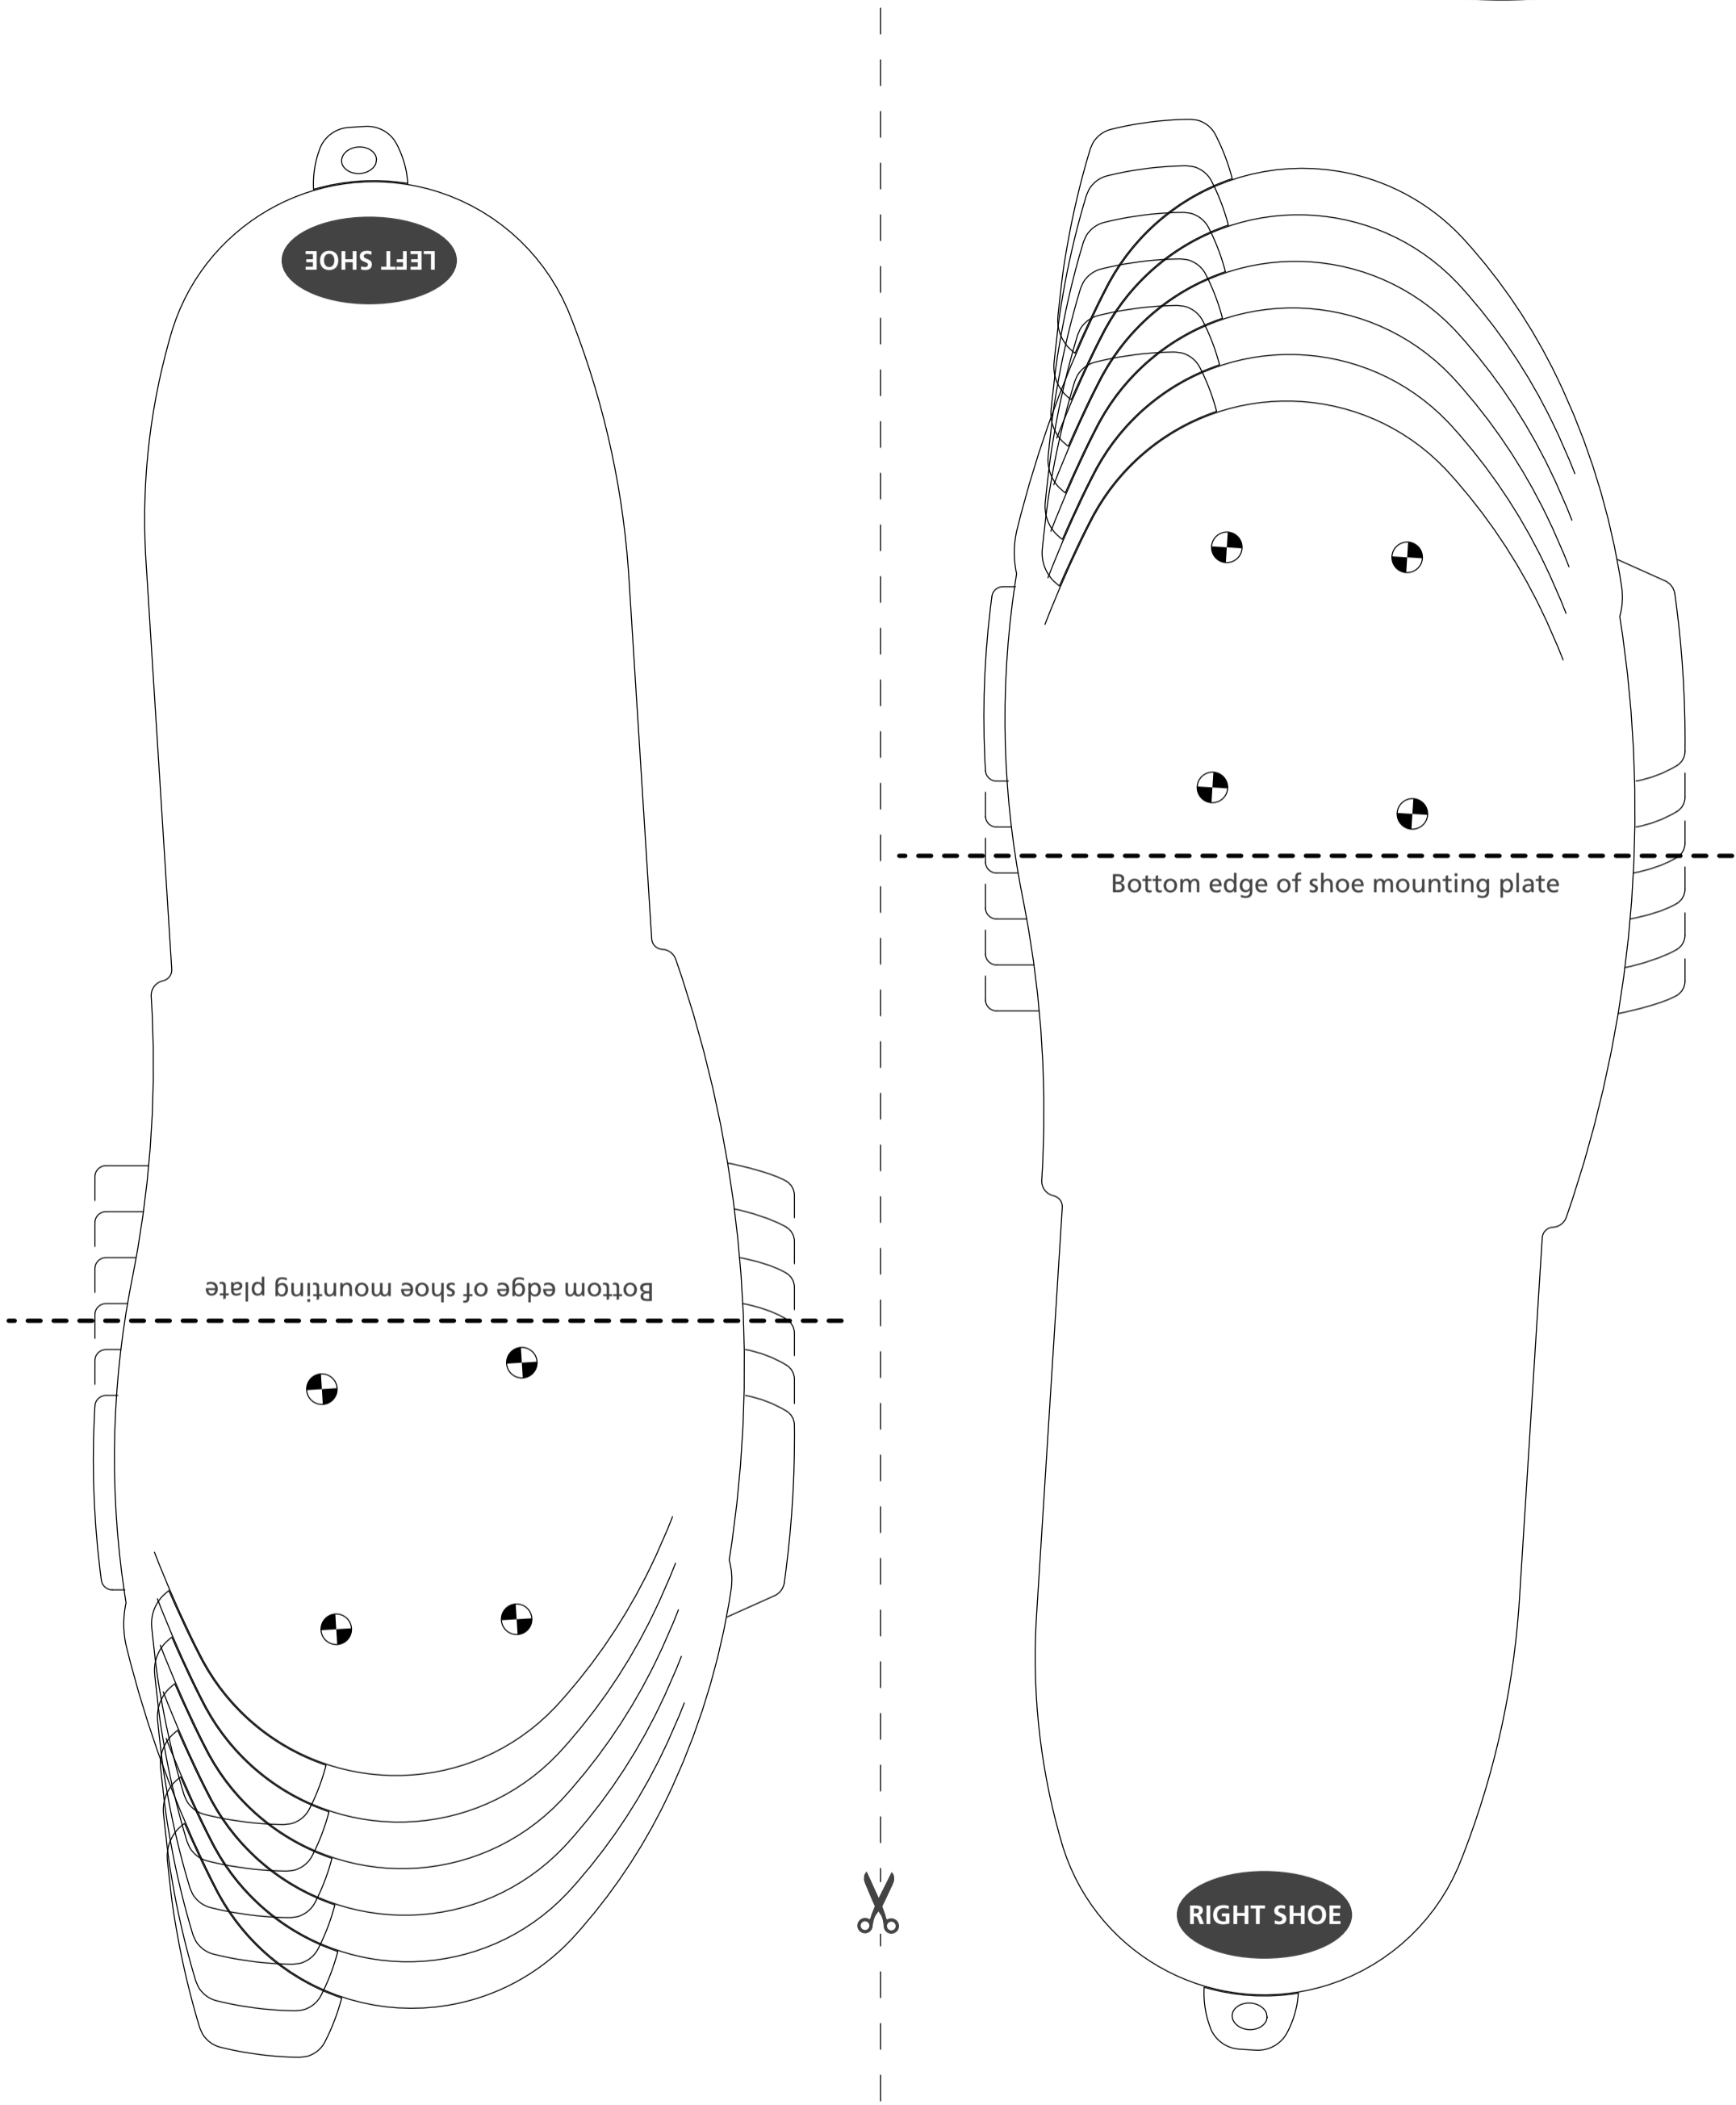

2K ADJUSTABLE SIZE ROWING SHOE TEMPLATE

SMALL

Please see instruction sheet